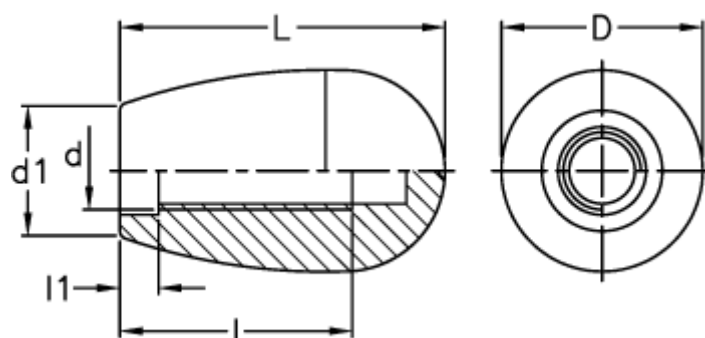

# Data Sheet

Article number: 2304021201  
Description: E+G Handle  
I.222/55-M10

## Measures

---

d = M10

D = 33

d1 = 20

l = 35

L = 54

l1 = 8